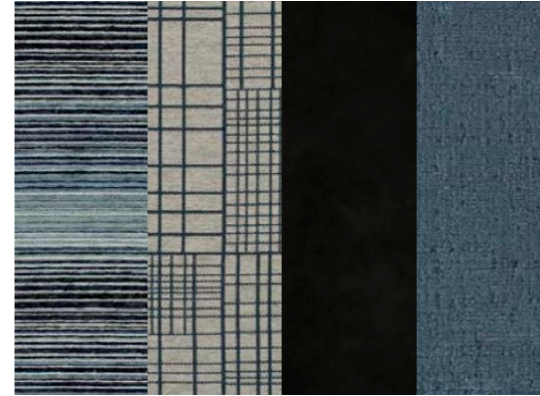

Spring 2020 Collection Presentation Groups

Group A

1024-30	Landscape Blur	Canyon Rust
1023-36	Curtain Wall	Frank
718-30	Persuede	Canyon Rust
1031-87	Sherpa	Smokey Ridge

Group B

1024-80	Landscape Blur	Winter Canal
1023-80	Curtain Wall	Philip
718-58	Persuede	Jagged Coast
1031-56	Sherpa	Blue Lagoon

Group C

1024-54	Landscape Blur	Fjord Blue
1023-59	Curtain Wall	Roark
718-90	Persuede	Deep Abyss
1031-54	Sherpa	Icy Blue

Group D

1024-60	Landscape Blur	Woodland
1023-63	Curtain Wall	Louis
718-66	Persuede	Nile Green
1031-66	Sherpa	Nile Green