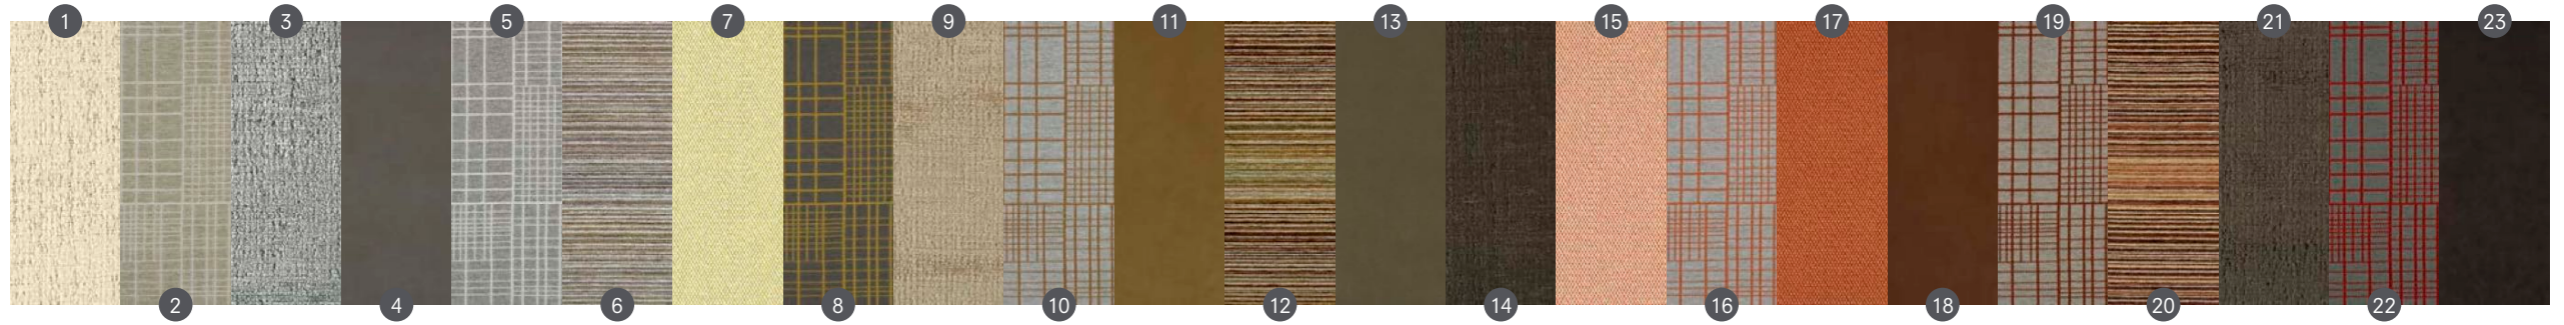

Spring 2020 Collection Rotations

Warm

1	1031-11	Sherpa	Polar White	9	1031-20	Sherpa	Sahara Camel	17	1003-46	Sister Solid	Spicy
2	1023-11	Curtain Wall	Zaha	10	1023-25	Curtain Wall	Renzo	18	718-30	Persuede	Canyon Rust
3	1031-80	Sherpa	Mountain Grey	11	718-20	Persuede	Sahara Camel	19	1023-36	Curtain Wall	Frank
4	718-84	Persuede	Cloud Grey	12	1024-20	Landscape Blur	Sahara Camel	20	1024-30	Landscape Blur	Canyon Rust
5	1023-80	Curtain Wall	Philip	13	718-37	Persuede	Cobbled Road	21	1031-87	Sherpa	Smokey Ridge
6	1024-12	Landscape Blur	Sand Dune	14	1031-37	Sherpa	Cobbled Road	22	1023-44	Curtain Wall	Robert
7	1003-22	Sister Solid	Peppy	15	1003-40	Sister Solid	Modest	23	718-39	Persuede	Otter Brown
8	1023-22	Curtain Wall	Michael	16	1023-45	Curtain Wall	Denise