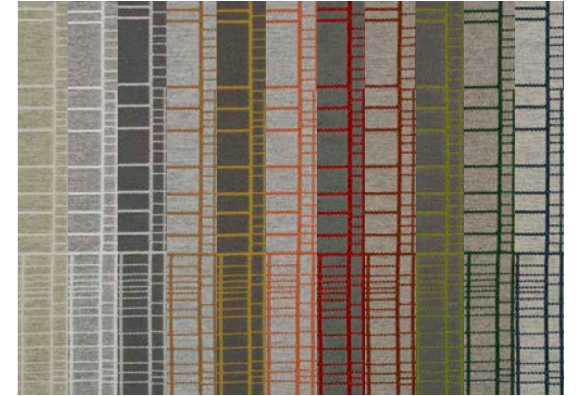

Spring 2020 Collection Pattern Color Rotation

Landscape Blur 1024

- 12 Sand Dune
- 80 Winter Canal
- 20 Sahara Camel
- 30 Canyon Rust
- 60 Woodland
- 54 Fjord Blue

Sherpa 1031

- 11 Polar White
- 20 Sahara Camel
- 80 Mountain Grey
- 85 Sea Cave
- 87 Smokey Ridge
- 54 Icy Blue
- 66 Nile Green
- 56 Blue Lagoon
- 59 Stormy Sea
- 37 Cobbled Road
- 89 Rock Summit

Persuede 718

- 20 Sahara Camel
- 37 Cobbled Road
- 84 Cloud Grey
- 39 Otter Brown
- 30 Canyon Rust
- 58 Jagged Coast
- 66 Nile Green
- 90 Deep Abyss

Curtain Wall 1023

- 11 Zaha
- 80 Philip
- 85 Ludwig
- 25 Renzo
- 22 Michael
- 45 Denise
- 44 Robert
- 36 Frank
- 63 Louis
- 62 Richard
- 59 Roark