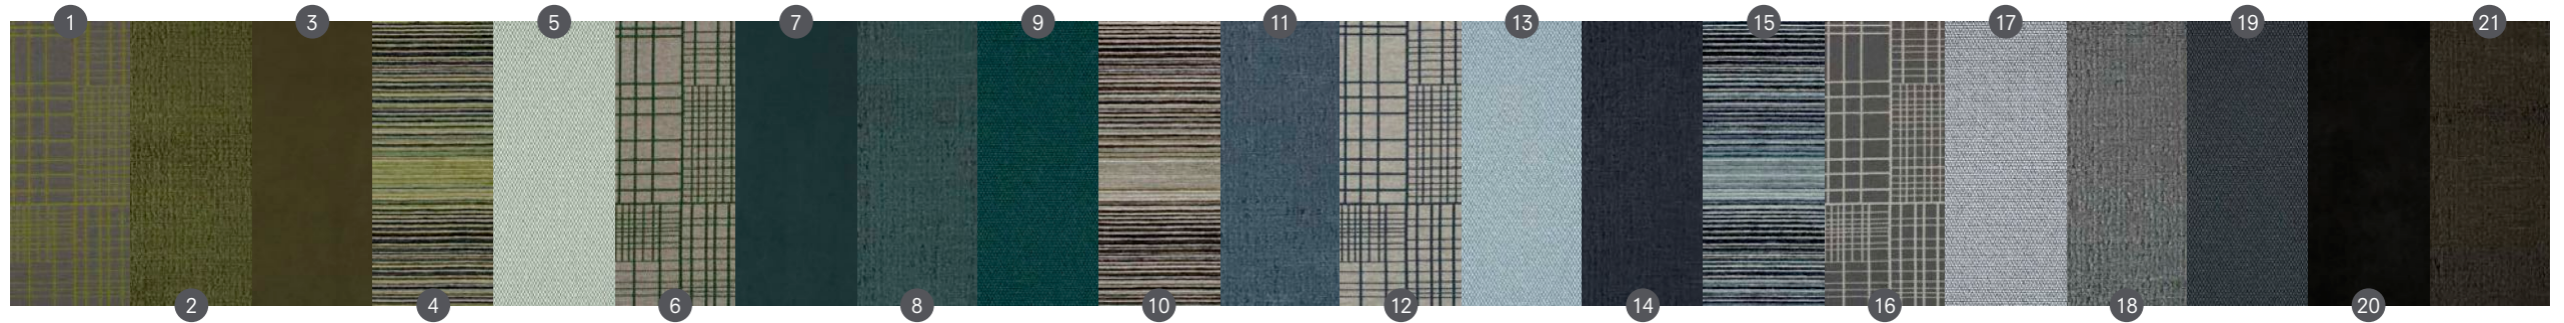

Cool

1	1023-63	Curtain Wall	Louis	8	1031-56	Sherpa	Blue Lagoon	15	1024-54	Landscape Blur	Fjord Blue
2	1031-66	Sherpa	Nile Green	9	1003-32	Sister Solid	Tranquil	16	1023-85	Curtain Wall	Ludwig
3	718-66	Persuede	Nile Green	10	1024-80	Landscape Blur	Winter Canal	17	1003-40	Sister Solid	Distinct
4	1024-60	Landscape Blur	Woodland	11	1031-54	Sherpa	Icy Blue	18	1031-85	Sherpa	Sea Cave
5	1003-28	Sister Solid	Lucid	12	1023-59	Curtain Wall	Roark	19	1003-42	Sister Solid	Shady
6	1023-62	Curtain Wall	Richard	13	1003-36	Sister Solid	Chill	20	718-90	Persuede	Deep Abyss
7	718-58	Persuede	Jagged Coast	14	1031-59	Sherpa	Stormy Sea	21	1031-89	Sherpa	Rock Summit